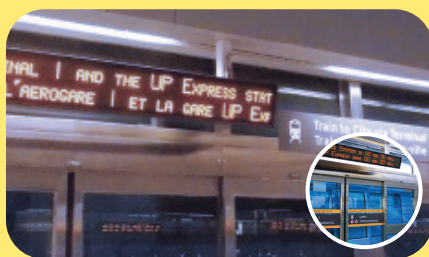

Welcome to Toronto!

Terminal 3 Arrivals Directions to UP Express Pearson Station

Follow this sign:

Train to City
Train vers le centre-ville

The UP Express Station is in Terminal 1. Get there by taking the FREE Terminal Link Train.

Step 1

or

Elevator: Follow the train icon above and "Train to City" signage. Take the elevator, near door "D", to level 3.

Escalator: Or, if you prefer, take the escalator located near door "F". Keep to your right and you'll come to a second set of escalators that will take you to level 3.

Step 2

Walk towards the end of the hall.

Step 3

Either take the elevator to the left, or the escalator to the right, to reach the Terminal Link train platform.

Step 4

Take the FREE blue Terminal Link train (2-8 minutes) to Terminal 1 and the UP Express Station.

Step 5

Once you arrive at Terminal 1, the UP Express platform is conveniently located beside Terminal Link Train. Please have your ticket ready before boarding the train.

upexpress.com
1.844.GET.ON.UP (438.6687)
TTY: #711 or call 1.800.855.0511