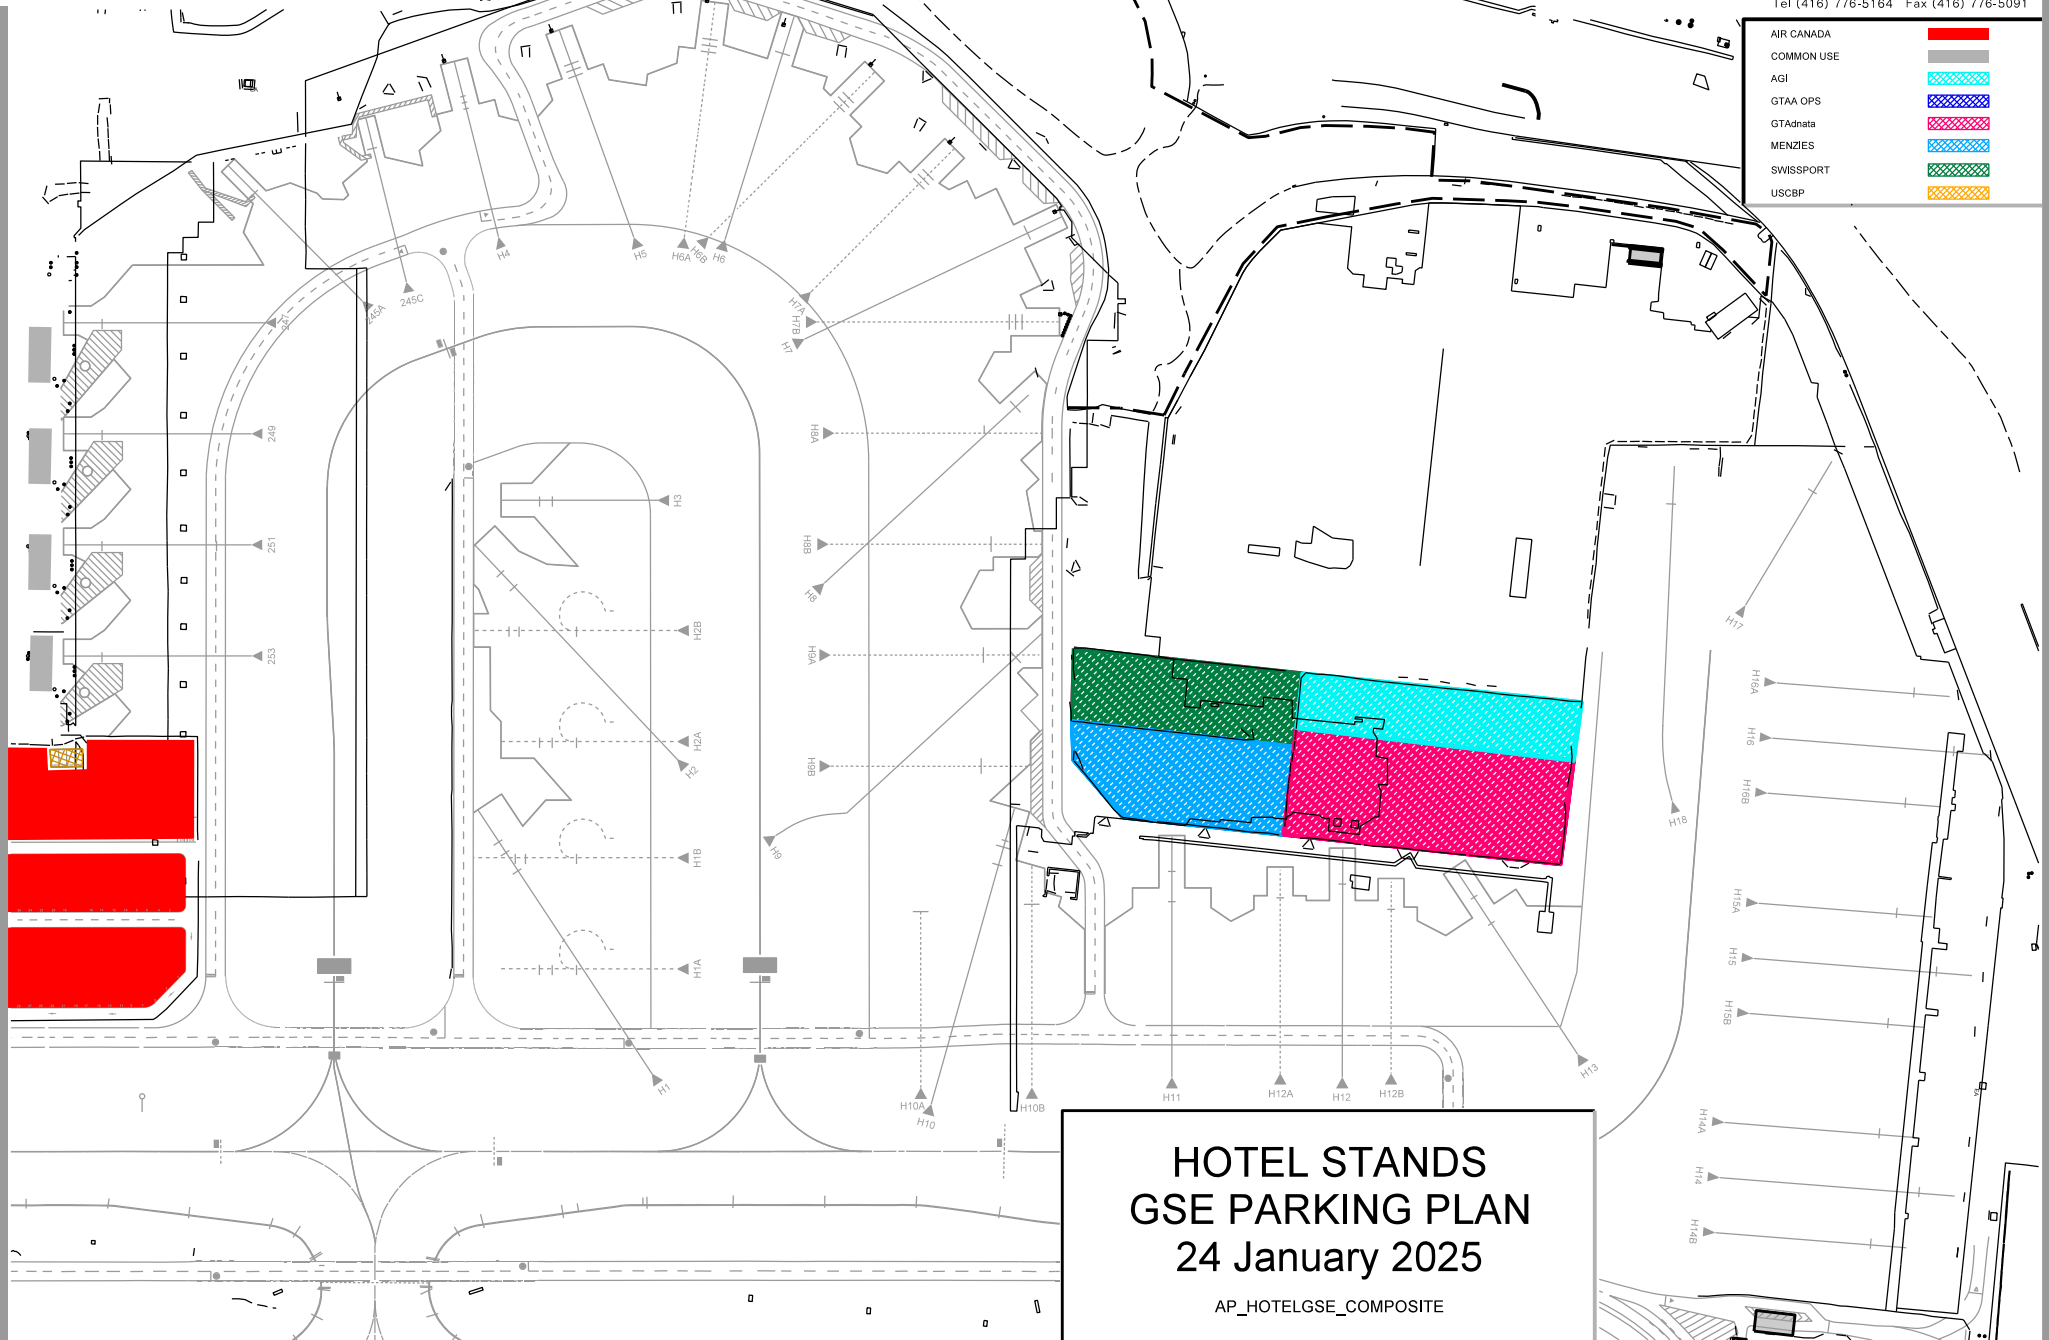

AIR CANADA	
COMMON USE	
AGI	
GTA OPS	
GTAdnata	
MENZIES	
SWISSPORT	
USCBP	

**HOTEL STANDS  
GSE PARKING PLAN**  
24 January 2025  
AP\_HOTELGSE\_COMPOSITE